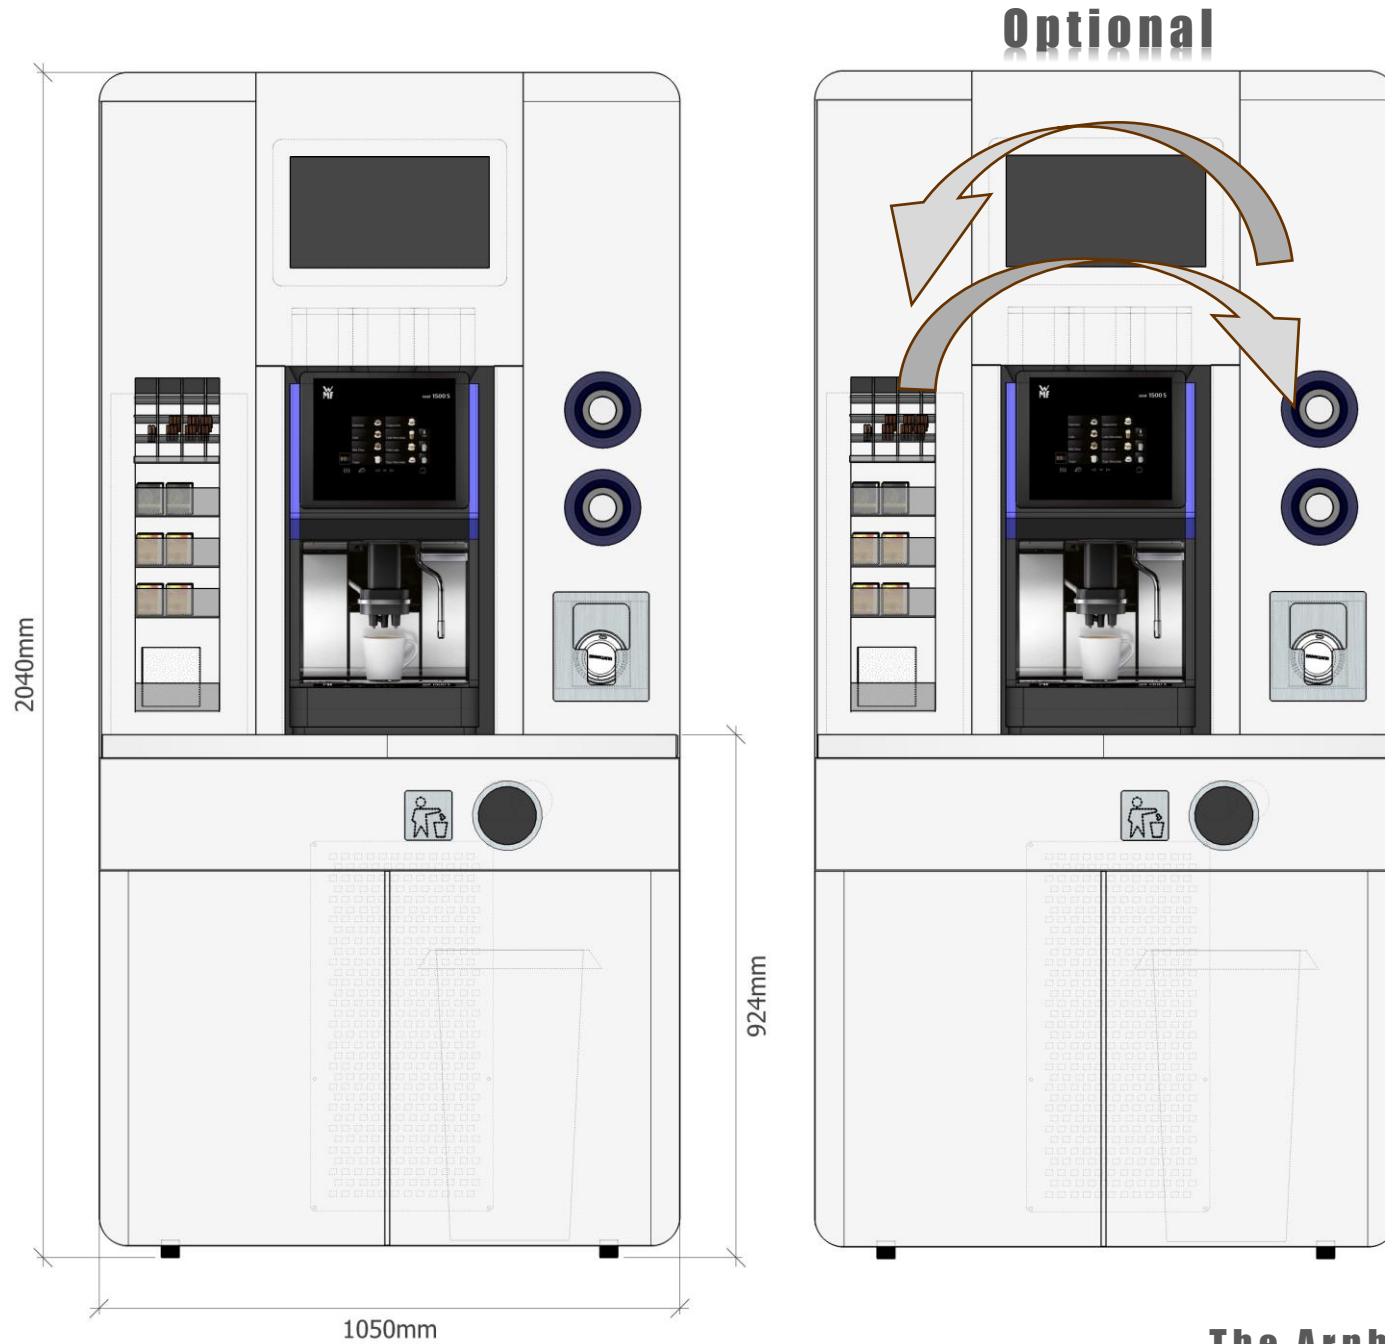

The Arnhem Coffee Tower Range

The Arnhem `Base tower`

The Arnhem `Narrow tower`

The Arnhem `Narrow tower`

The Arnhem `Standard tower`

The Arnhem `Standard tower`

Brand it your way

The Arnhem Standard tower

**Milk
cooler**

The Arnhem `Double tower`

Brand it your way

The Arnhem 'Double tower'