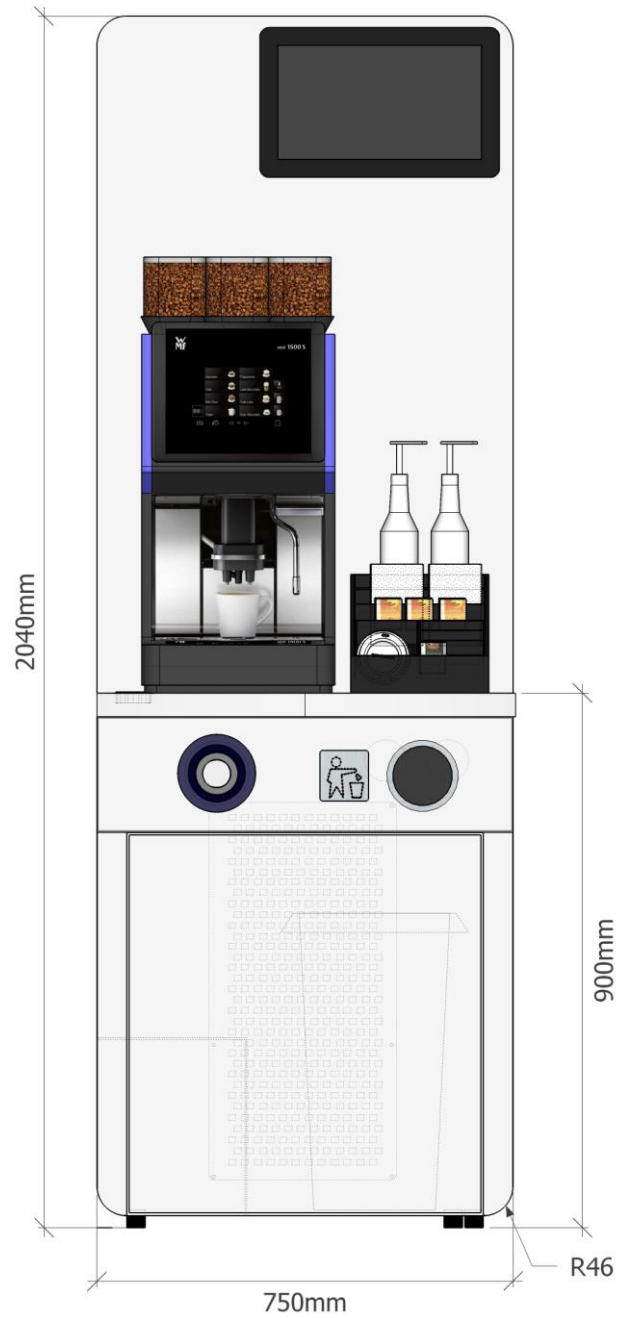

The Arnhem Coffee Tower Range

The Arnhem `Base tower`

The Arnhem `Narrow tower`

The Arnhem `Narrow tower`

The Arnhem `Standard tower`

The Arnhem `Standard tower`

Brand it your way

The Arnhem Standard tower

**Milk
cooler**

The Arnhem `Double tower`

Brand it your way

The Arnhem 'Double tower'